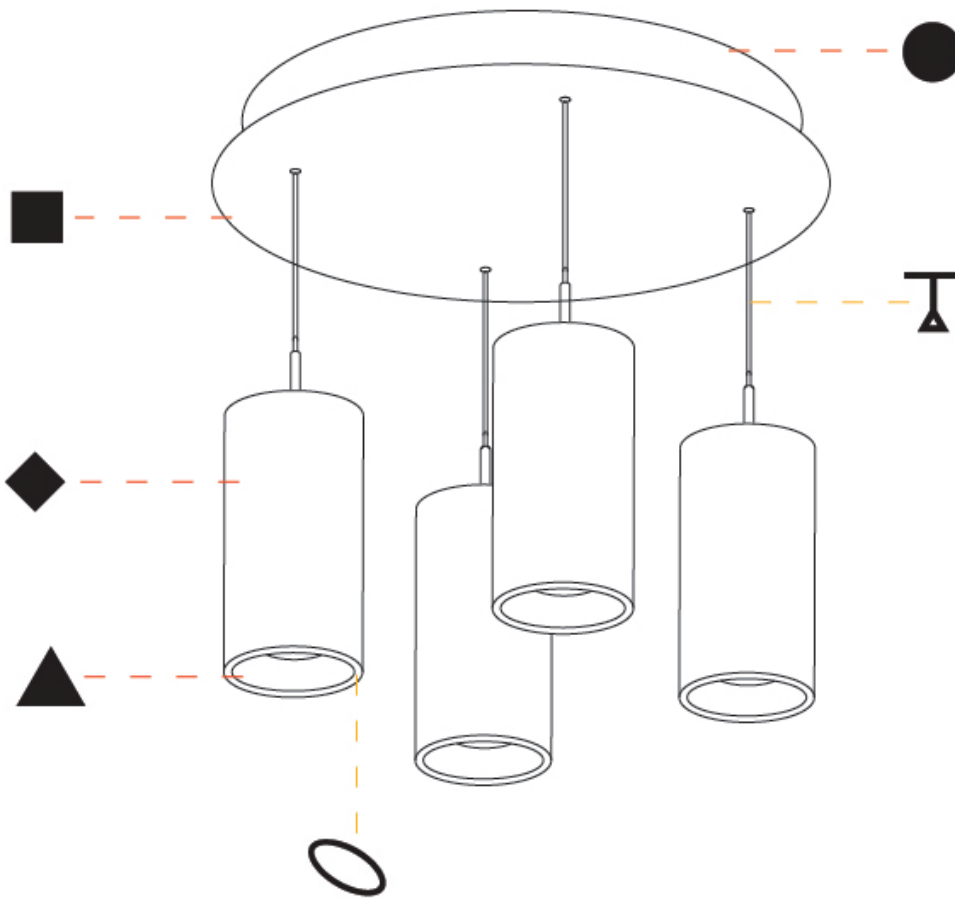

PHYSICAL

Shape: Cylinder
 Diameter (mm): 75
 Diameter (in): 2 ¹⁵/₁₆
 Length (mm): 1200
 Length (in): 47 ¹/₄
 Height (mm): 150
 Height (in): 5 ⁷/₈

Diffuser: Shine Ring - NOR / OPL / YEL / ORA / RED / BLU / GRN
 Fixture Finish: SSR / BKV / CWI / CRY / HAB / UFT / ITA / RUA / FTG / MYG / LOD / PUS / FRO / FUP / KIA / POP / BLS / SPG / MEY / GOH / CHC / COM / ABZ / JAG / OBR / MOS / ROR
 Accent Finish: NOF / COP / MIR / SSS
 Fixture Material: Extruded Aluminum / Steel
 Cable Details: 2000mm/78 3/4" / 4000mm/157 1/2" - Cable, Black, Green, Orange, Red, White

A

G-MINI ROUND HANGOVER SUSPENSION

A300636-

base number LED Dimming Finishes (Diamond) Finishes (Triangle) Finishes (Circle) Finish Options Shine Ring Beam Angle Options Cable Options

1. To build a product code in our configurator select the specify button on the base model # product page
2. To build a manual product code on this datasheet choose from the options listed below in blue font and add the suffix to the base model #