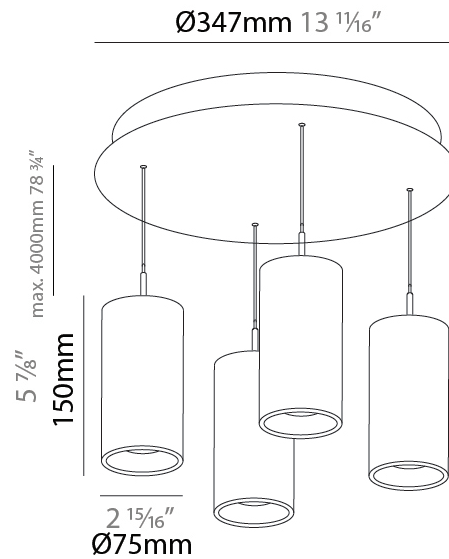

GENERAL

Series: G-Mini Round
Subseries: G-Mini Round Hangover
Partner: Prolicht
Division: Architectural
Installation: Suspension
Product Type: Clusters
Mounting Location: Ceiling
Light Distribution: Direct

PHYSICAL

Shape: Cylinder
Diameter (mm): 75
Diameter (in): 2 ¹⁵/₁₆
Length (mm): 1200
Length (in): 47 ¹/₄
Height (mm): 150
Height (in): 5 ⁷/₈

Diffuser: Shine Ring - NOR / OPL / YEL / ORA / RED / BLU / GRN
Fixture Finish: SSR / BKV / CWI / CRY / HAB / UFT / ITA / RUA / FTG / MYG / LOD / PUS / FRO / FUP / KIA / POP / BLS / SPG / MEY / GOH / CHC / COM / ABZ / JAG / OBR / MOS / ROR
Accent Finish: NOF / COP / MIR / SSS
Fixture Material: Extruded Aluminum / Steel
Cable Details: 2000mm/78 3/4" / 4000mm/157 1/2" - Cable, Black, Green, Orange, Red, White

ELECTRICAL

Lamp Type: LED (Zhaga Standard)
Input Wattage (W): 38
Total Output Wattage (W): 34.5
Dimming: Non-Dimmable
Driver Included: Yes
Driver Location: Integrated
Driver Type: Constant Current - Universal
Driver Class: Class 2
Input Voltage (V): 120 - 277

LED

Color Temperature (°K): 2700 / 3000 / 3500 / 4000
Max. Delivered Lumen (lm): Max 3171
Nominal Lumen (lm): Max 4231
CRI: >90 CRI
Lamp Life (hrs): 50000

OPTICAL

Beam Angle: 6 / 22 / 38

RATINGS AND CERTIFICATIONS

Certified By: Certified for North American Standards
IP rating: IP20