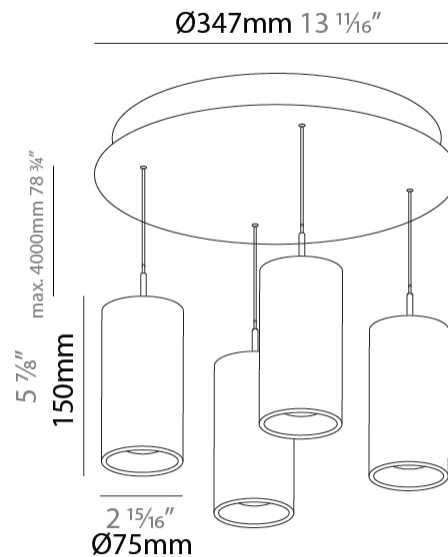

GENERAL

Series: G-Mini Round
Subseries: G-Mini Round Hangover
Partner: Prolicht
Division: Architectural
Installation: Suspension
Product Type: Clusters
Mounting Location: Ceiling
Light Distribution: Direct

PHYSICAL

Shape: Cylinder
Diameter (mm): 75
Diameter (in): 2 ¹⁵/₁₆
Length (mm): 1200
Length (in): 47 ¹/₄
Height (mm): 150
Height (in): 5 ⁷/₈

Diffuser: Shine Ring - NOR / OPL / YEL / ORA / RED / BLU / GRN
Fixture Finish: SSR / BKV / CWI / CRY / HAB / UFT / ITA / RUA / FTG / MYG / LOD / PUS / FRO / FUP / KIA / POP / BLS / SPG / MEY / GOH / CHC / COM / ABZ / JAG / OBR / MOS / ROR
Accent Finish: NOF / COP / MIR / SSS
Fixture Material: Extruded Aluminum / Steel
Cable Details: 2000mm/78 3/4" / 4000mm/157 1/2" - Cable, Black, Green, Orange, Red, White

ELECTRICAL

Lamp Type: LED (Zhaga Standard)
Input Wattage (W): 26
Total Output Wattage (W): 23.7
Dimming: Non-Dimmable
Driver Included: Yes
Driver Location: Integrated
Driver Type: Constant Current - Universal
Driver Class: Class 2
Input Voltage (V): 120 - 277

LED

Color Temperature (°K): 2700 / 3000 / 3500 / 4000
Max. Delivered Lumen (lm): 1557 / 1649 / 1740 / 1787
Nominal Lumen (lm): 1840 / 1949 / 2057 / 2112
CRI: >90 CRI
Lamp Life (hrs): 50000

OPTICAL

Beam Angle: 6 / 22 / 38

RATINGS AND CERTIFICATIONS

Certified By: Certified for North American Standards
IP rating: IP20